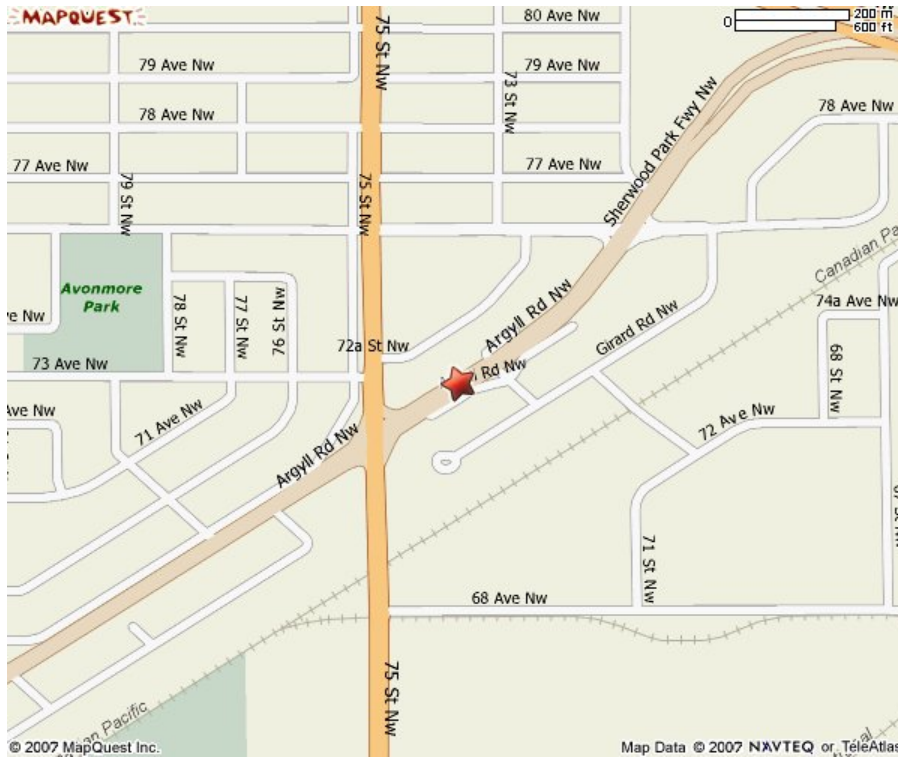

Edmonton Course Locations

Four Points by Sheraton

7230 Argyll Road

Edmonton, Alberta T6C 4A6

Phone: 780.465.7931

www.fourpoints.com/edmonton