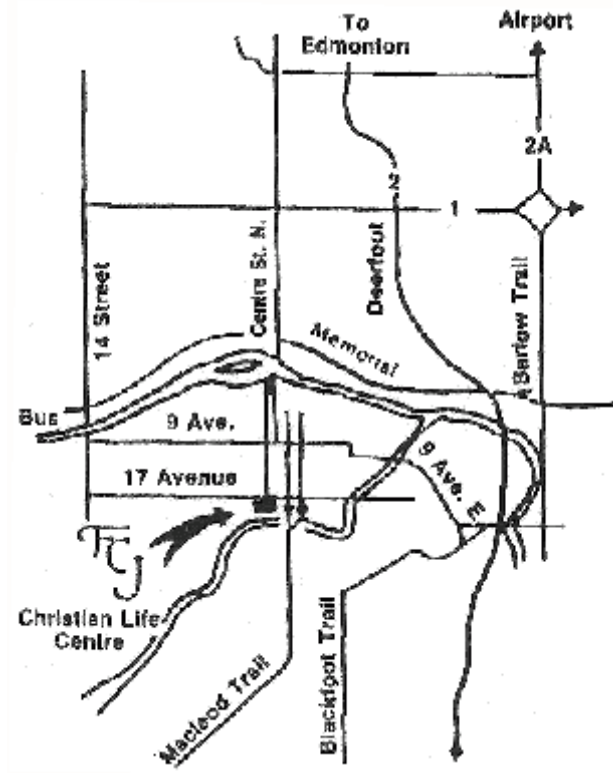

Calgary Course Locations

FCJ Christian Life Centre
219-19th Avenue SW
Calgary Alberta T2S 0C8
Telephone: 403.228.4215

DIRECTIONS

Northbound on MacLeod Trail

Turn left on 18th Avenue, cross southbound MacLeod Trail, and continue on 18th Avenue to Cathedral. Turn left just before the Cathedral.

From Downtown Calgary

Travel South on 1st Street SE to 18th Avenue. Turn right on 18th Avenue and continue west, turning left just before the Cathedral.

From Airport

Take the airport shuttle direct to the FCJ Centre, 219 -19th Avenue SW.

Southbound on Deerfoot Trail

Turn right on Memorial Drive, then take the 4th Avenue overpass to downtown. Turn left on 1st Street SE continuing south to 18th Avenue. Turn right on 18th Avenue and continue west turning left just before the Cathedral.

Centre is directly behind (south) of St. Mary's Cathedral.

Taken from <http://www.fcjsisters.ca/fcjcentre/location.html>