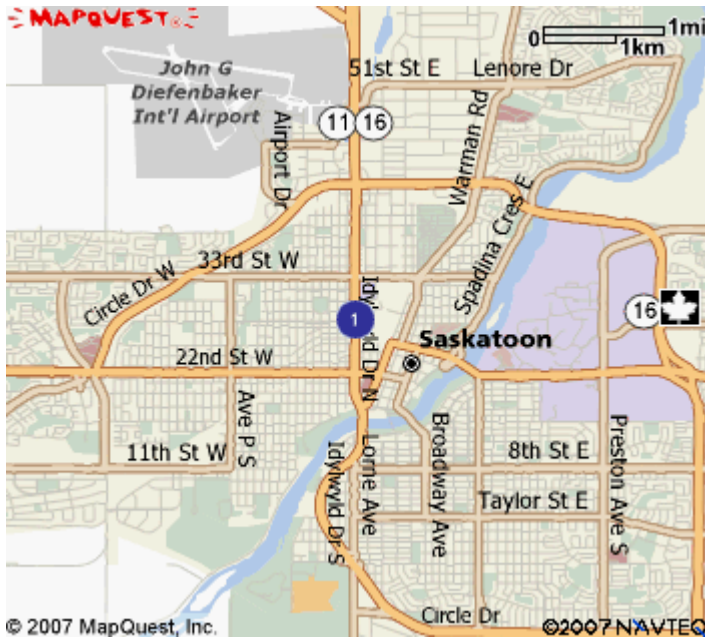

How to find us?

FROM SOUTH OF EDMONTON (FROM the AIRPORT): Take Highway #2 North heading into Edmonton (changes to Gateway Boulevard). Follow Gateway Boulevard for approximately 15 minutes to Whyte Avenue (82nd Avenue). Turn left on Whyte Avenue and follow it to 112th Street. Turn right on 112th Street and follow it to 87th Avenue. Turn left on 87th Avenue. Continue for approximately 4 blocks and Lister Centre is located on your left at the corner of 116th Street and 87th Avenue.

FROM EAST OF EDMONTON: Take the Yellowhead Highway west into Edmonton (changes to Yellowhead Trail). Follow the Yellowhead Trail to the St. Albert Trail exit and head south. Follow St. Albert Trail to 107th Avenue (changes to Groat Road). Continue along Groat Road through the river valley and follow the signs to the University of Alberta campus. Turn left onto 87th Avenue and follow it along to 116th Street. Lister Centre is located on your right at the corner of 116th Street and 87th Avenue.

Regina Course Locations

Ramada Hotel & Convention Center

1818 Victoria Avenue

Regina SK S4P 0R1

Phone: 306.569.1666

<http://www.saskramada.com/regina.html>

Saskatoon Course Locations

Ramada Hotel & Golf Dome
806 Idylwyld Drive N.
Saskatoon, SK S7L 0Z6
Phone 306.665.6500
<http://www.saskramada.com/saskatoon.html>

1 North

From Prince Albert, Lloydminster, North Battleford - All highways merge to the Yellowhead Highway (#16). Follow the Yellowhead south to hotel on the corner of 29th Street.

2 South

From Regina, Moose Jaw - Highway 11 exit on to Circle Drive West and follow it until the freeway turns into Idylwyld Drive. Follow Idylwyld Drive north to the corner of 29th Street.